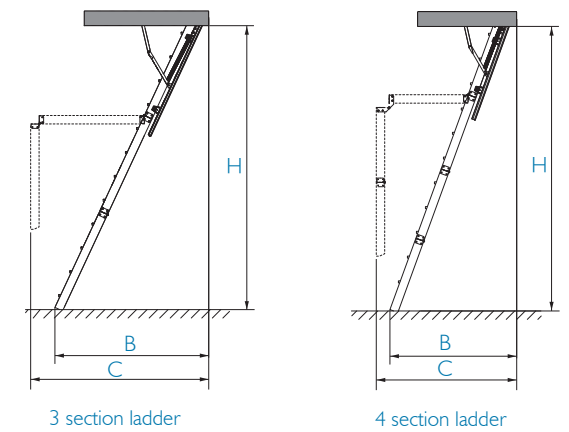

Two models to choose from

There are two different models of Access Ladders available; the LWK Komfort Timber Access Ladder and the LWM Metal Access Ladder.

LWK Komfort Timber Access Ladder features include:

- Constructed from premium knot free Nordic pine, built tough with a 160kgs rated load capacity and dovetail joints for added strength.
- A pre-finished white unobtrusive trapdoor which is spring-hinged and balanced for effortless opening.
- The trapdoor is thermally insulated and has a special seal to prevent any dust from the roof void entering the home.
- The unit is stable when open and includes grooved anti-slip treads, plastic feet to reduce scratching on floors (available only on 3 section ladder) and a red safety handle for confident climbing.
- Supplied complete and does not require any pre-installation assembly.

LWM Metal Access Ladder features include:

- Robust construction with a maximum load capacity of 200kgs.
- Durable hinges have a high load resistance due to the use of double joints.
- Insulated trapdoor to reduce heat loss.
- Special seal around the perimeter of the trapdoor provides excellent tightness.
- Brown stile ends protect the floor from scratching.
- The shape of the ladder allows for comfortable gripping while climbing.

3 section ladder

4 section ladder